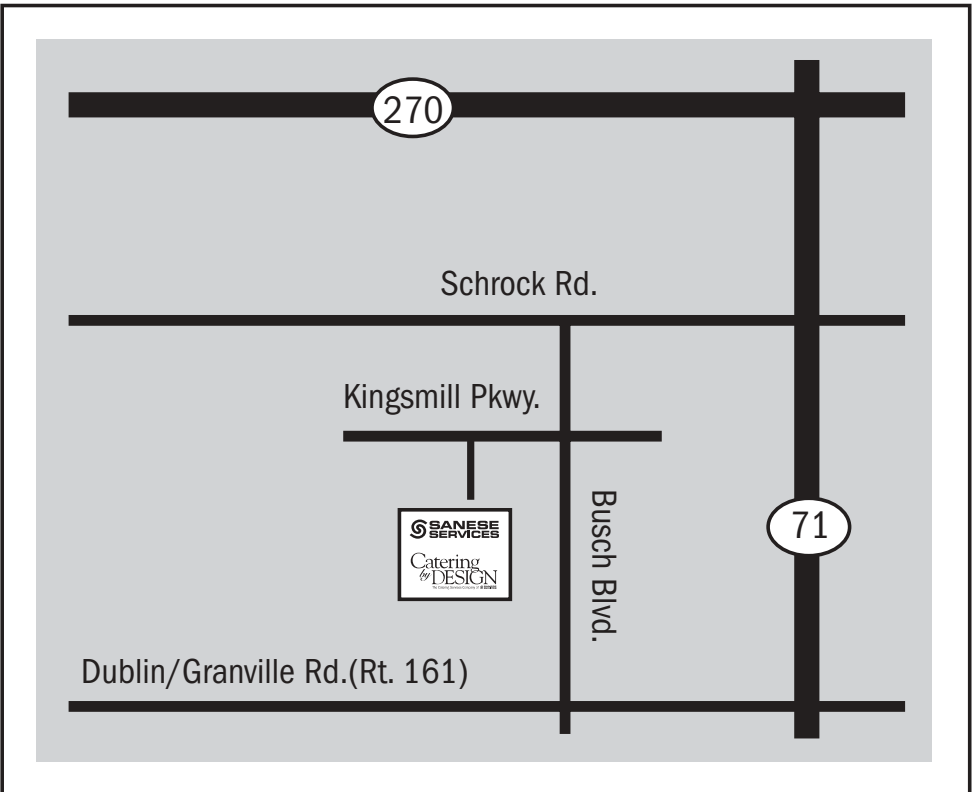

CATERING BY DESIGN CONFERENCE CENTER

Catering *by* DESIGN

The Catering Services Company of  **SANESE SERVICES**

**Directions to:
6465 Busch Blvd. Columbus, OH 43229
(614) 436-1234**

Take 270 to 71 south to the Dublin/Granville Rd.(Rt. 161) exit. Turn right on Rt. 161 and then turn right on Busch Blvd. Turn left at the third stoplight onto Kingsmill Parkway and take an immediate left on the first street. The Sanese Services/Catering by Design Conference Center is located at the end of the street.